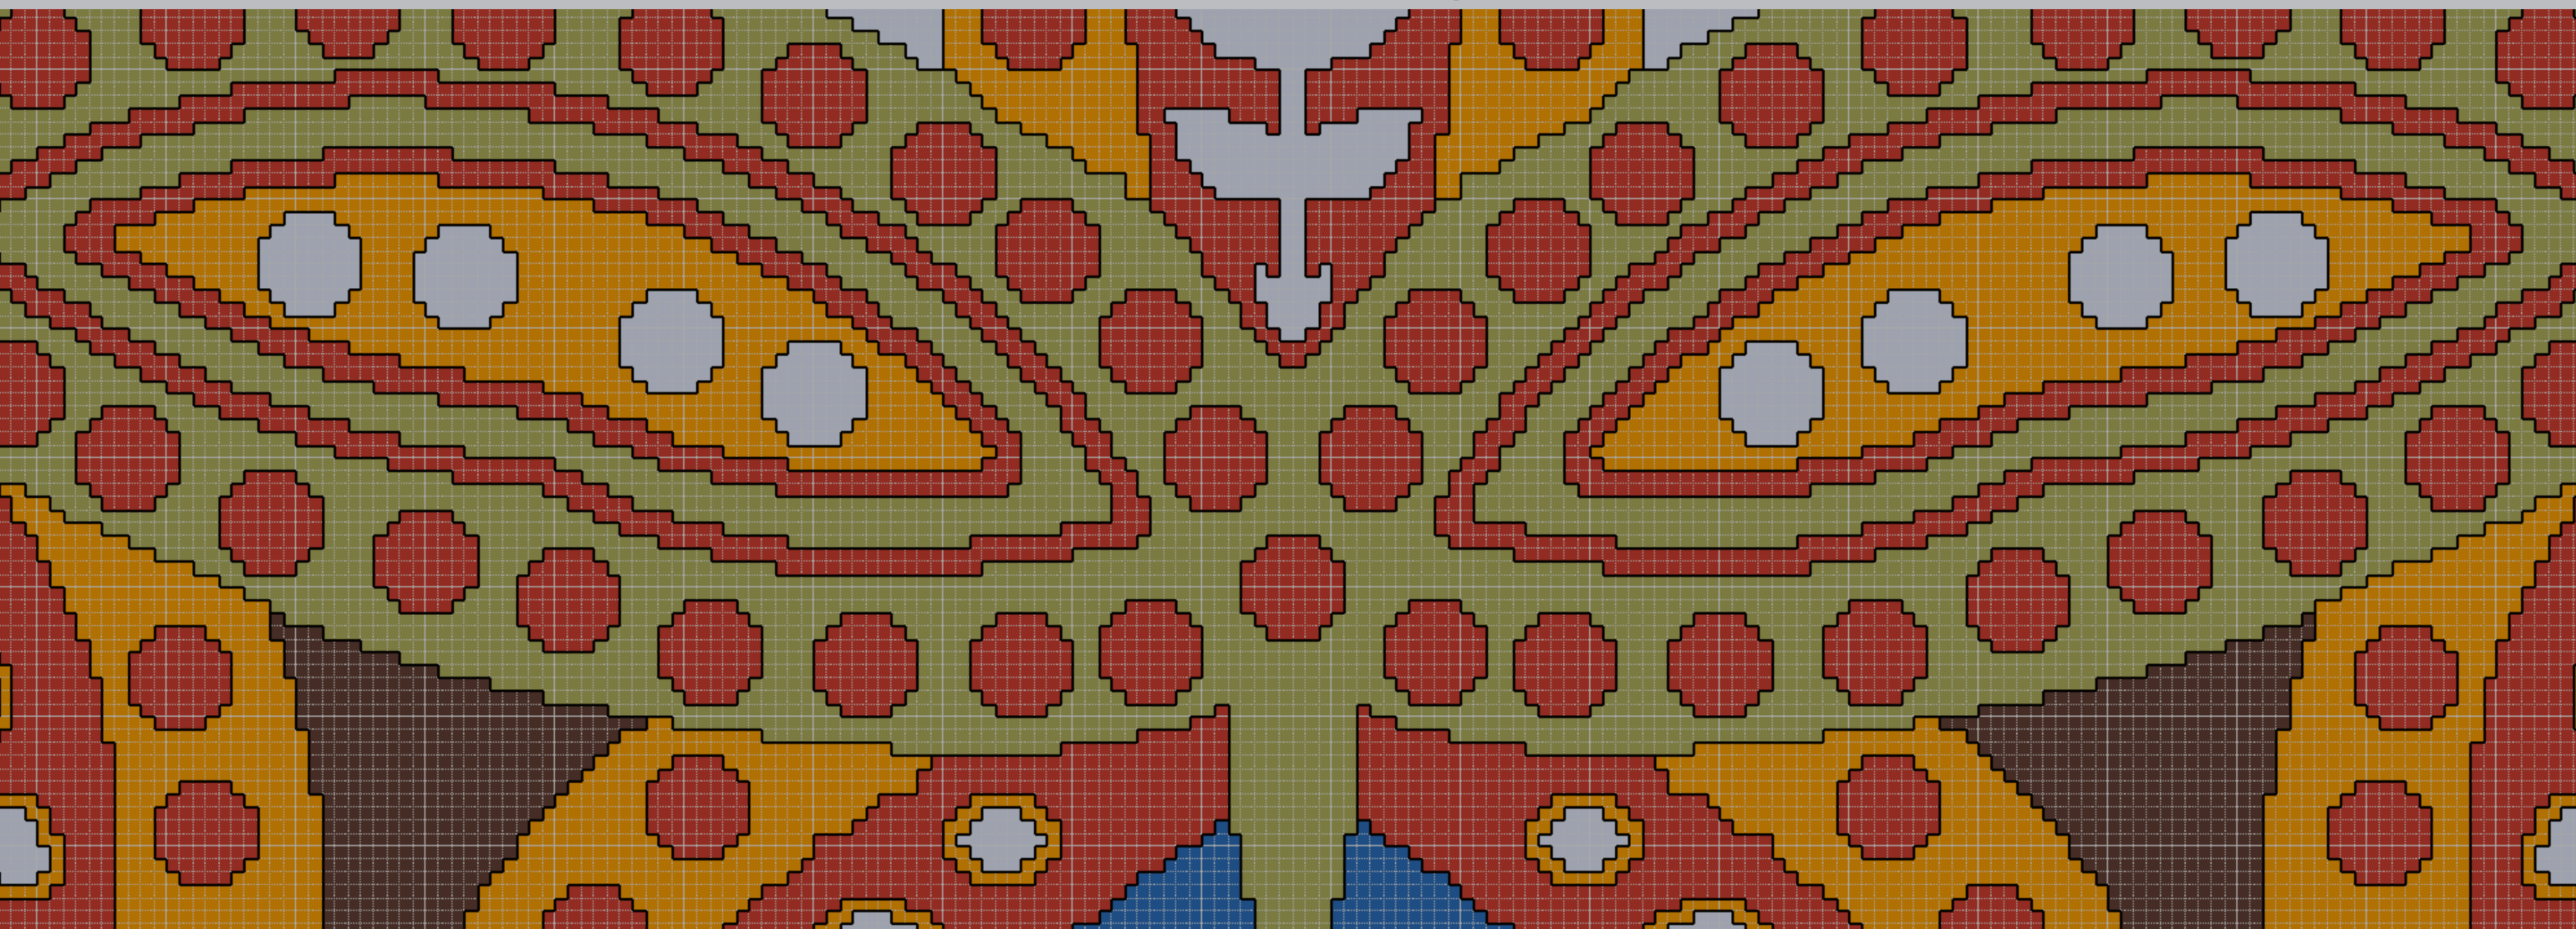

1	2	3	4	5	6	7
Pansy Blue Wool	Coffee Bean Wool	Quince Seed Wool	Bamboo Silk (High Pile)	Sky Gray Silk (High Pile)	Ginger Wool	Blue Violet Loop

Customization details for the design including **color, material** and **pile height** information.

Contact us at info@galaincha.com.np

<http://www.galaincha.com.np>

Black and White Graph ▲

Full Color Graph ▲

Strike-off View

Closely view your carpet with all construction details – **silk or wool, high pile or low pile, and carving** to get the perfect output, long before manufacturing the carpet. You can now view a full screen sample as large as your smart TV, with colors accurately matched to your poms in your environment.