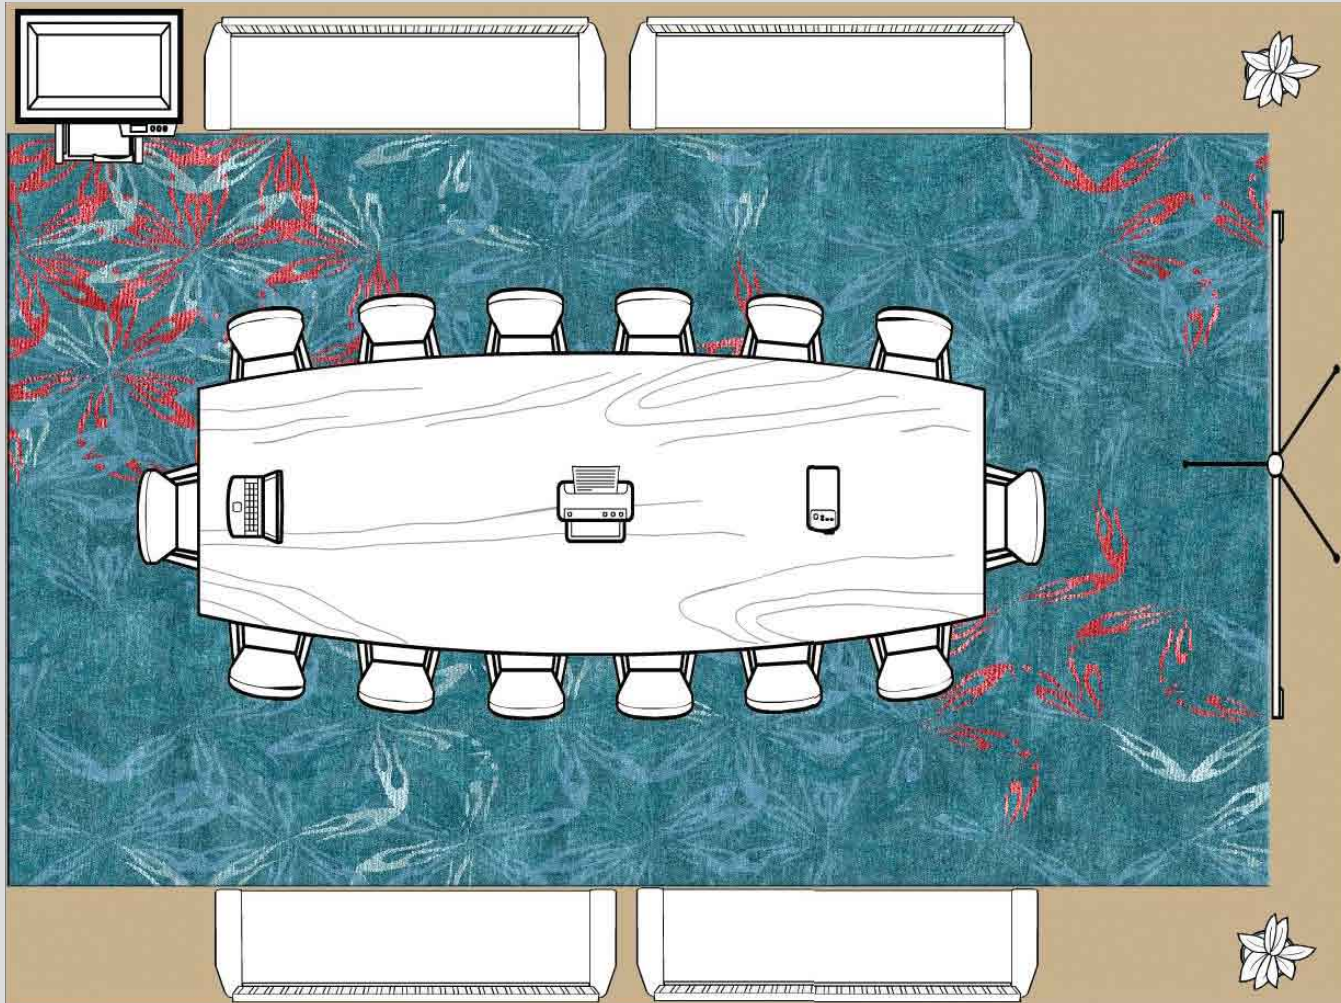

Planning Your Interior

Decorate your interior as soon as your architect gives you the plans. Custom rugs sometimes take some time to get made, so your rug will be ready when your home is.