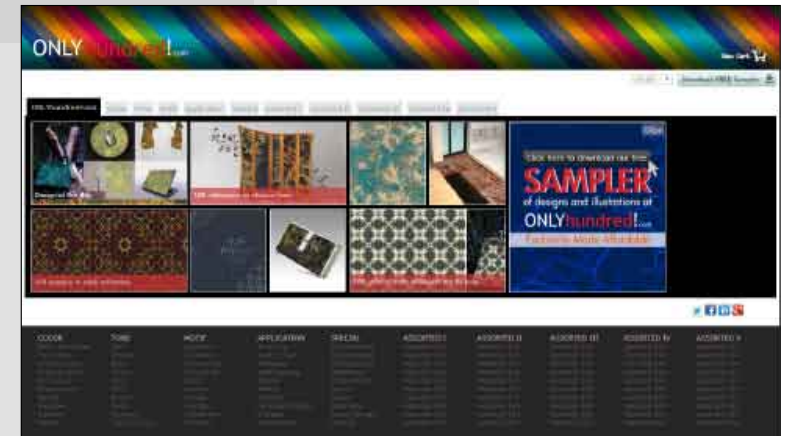

[www.explorug.net](http://www.explorug.net)

explorug.com

your showroom at your fingertips

explorUG.com is your portable rug showroom. You can host your rug designs and colors, and all your authorized users can access and customize those designs, using any computer, tablet or phone.

www.explorug.com

ONLYhundred!.com

Exclusivity Made Affordable

ONLYhundred!.com

Choose from a wide variety of 100x100 designs at an affordable price of 100 dollars for 100 designs at ONLYhundred!.com. Get inspired by illustrations and color combinations. Be one of the only 100 to use the designs.